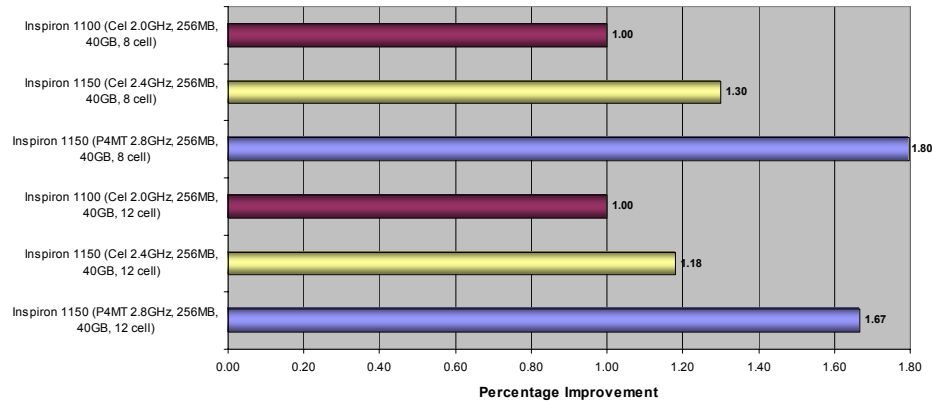

MobileMark 2002 - Performance (%)