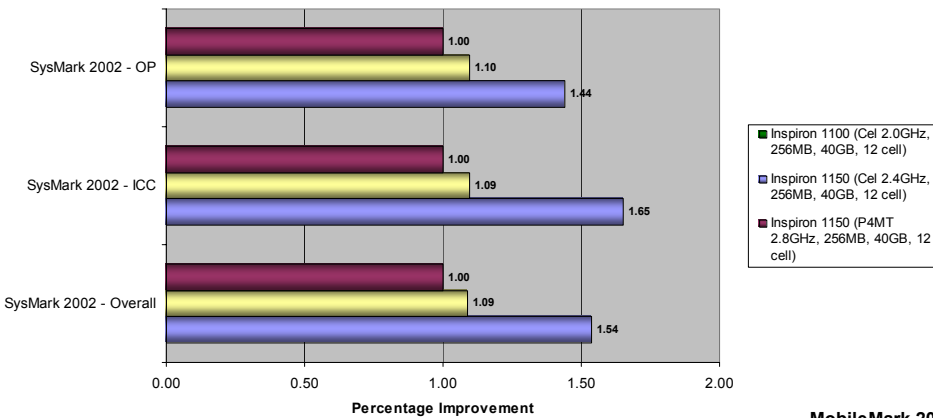

Comparative Benchmarks (NOT LEGALLY APPROVED)

SysMark 2002 (%)